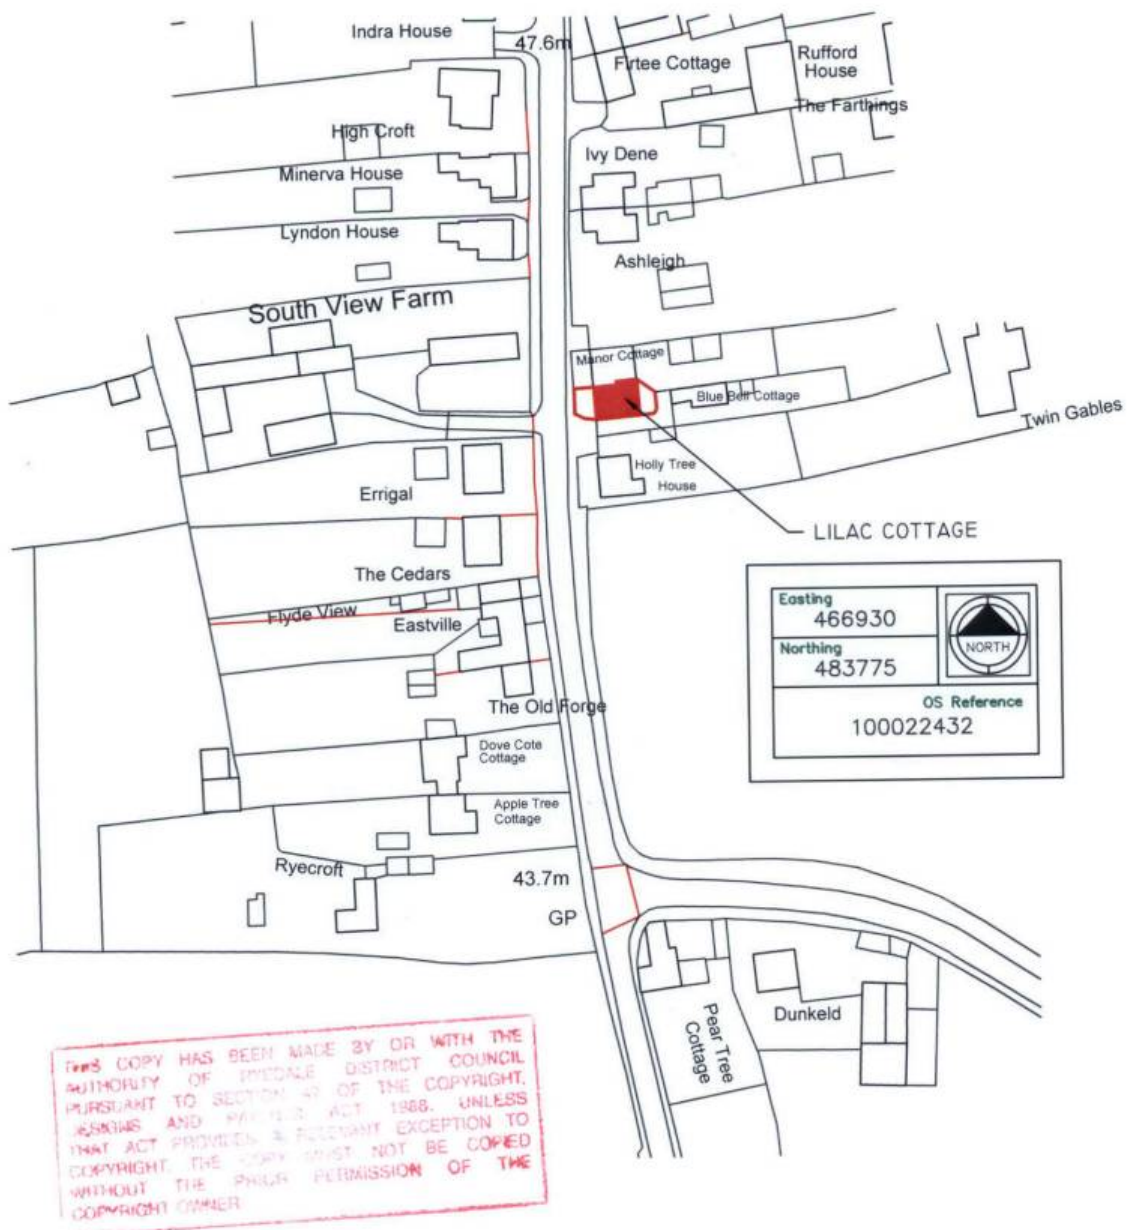

Ordnance Survey[®] OS Sitemap[®]

LILAC COTTAGE LOCATION PLAN1:1250 @ A4